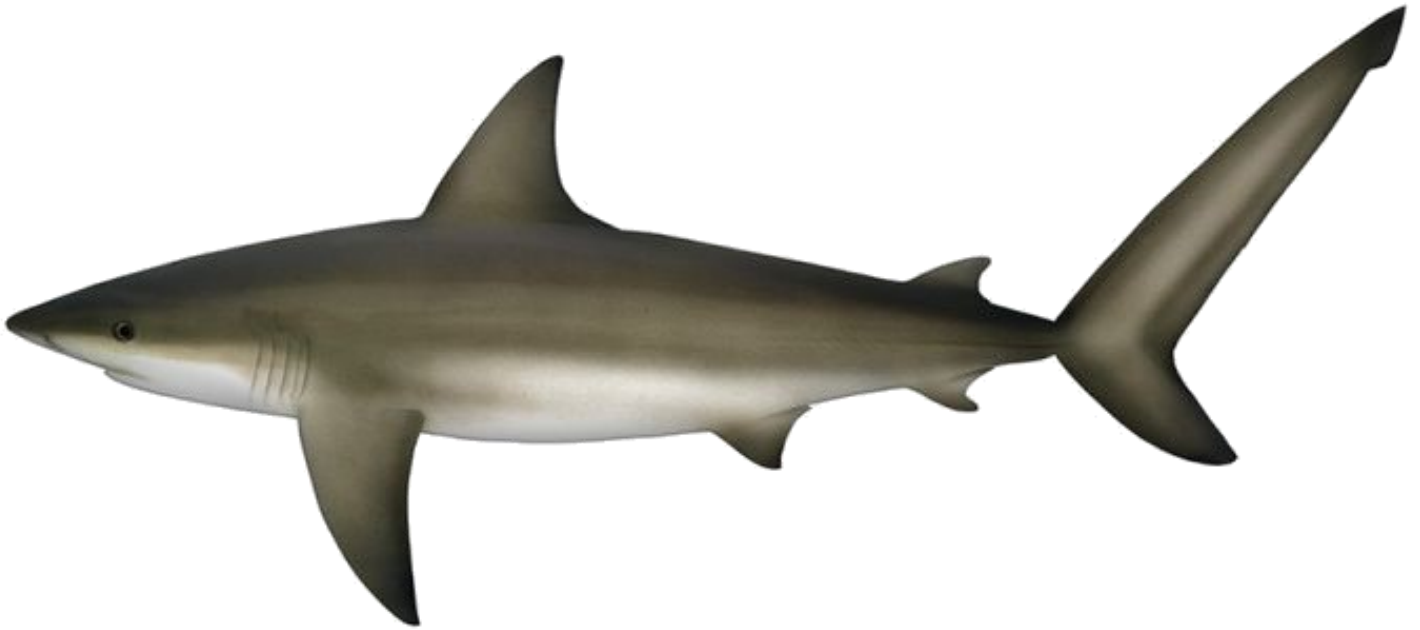

# REELING IN Junior Anglers

## Bronze Whaler Shark

Bronze Whalers are found in continental shelf and gulf waters of South Australia. The species is highly mobile and has a strong seasonality in South Australian waters. Bronze whalers are most commonly sighted and captured between spring and autumn.

They range in size up to 3.2 m and live for up to 32 years. Bronze whalers mostly feed on fish and squid. Litter sizes are generally very small with the annual number of female pups produced equal to <5, size at sexual maturity is ~16 years, and growth is slow in this species.

Tracking shows individuals migrate to Western Australia and eastern Australia, with large adults leaving the gulfs in autumn to seek out warmer shelf waters. Bronze whalers are characterised by:

- bronze, copper in colour on dorsal side
  - pale cream to white undersides
    - long upper tail lobes
- hook-shaped, non-serrated upper teeth