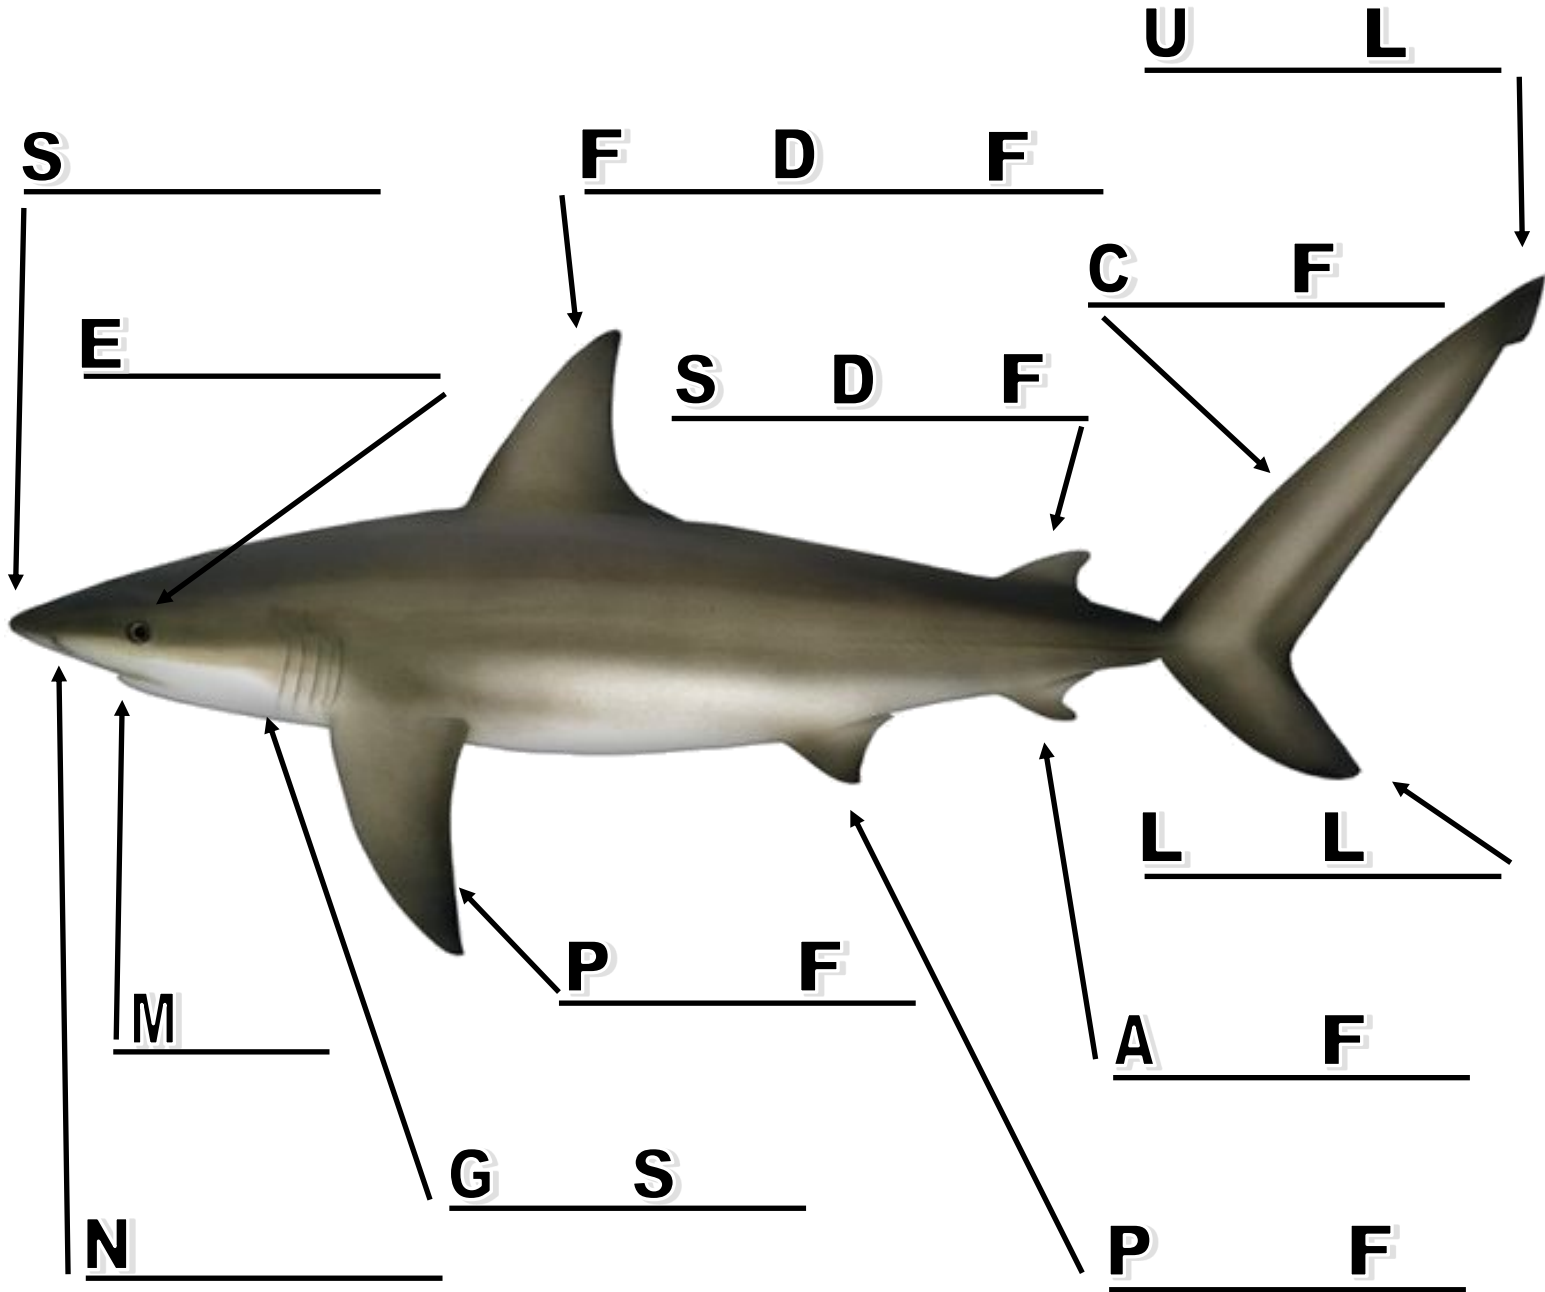

REELING IN Junior Anglers

Shark Anatomy

Can you name the different parts of this Bronze Whaler Shark?

Pectoral Fin	Eye	Pelvic Fin	Gill Slits
Upper Lobe	First Dorsal Fin	Mouth	Second Dorsal Fin
Nostrils	Anal Fin	Lower Lobe	Mouth